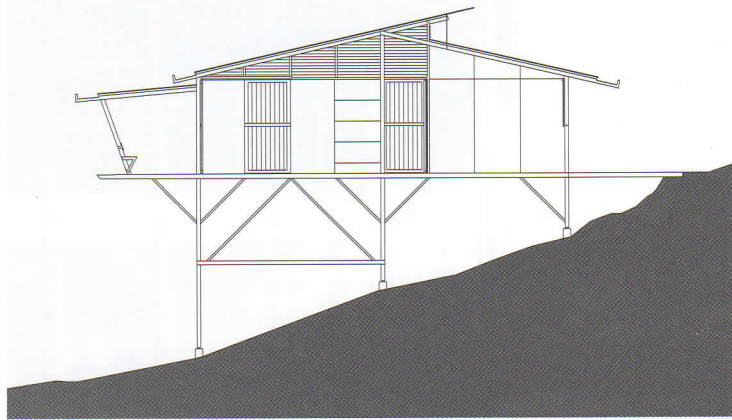

SHELTER@RAINFOREST

MARRA + YEH ARCHITECTS

SECTION
1:200

0 1 5 m

JURY CITATION

This project is as much about symbolism as it is about function. For a site located in remote highland jungle in Borneo, the brief was to provide shelter for the manager and staff of a private regrowth forestry company that has stewardship over the local land. Equally important was the building's role in sending messages of craft, care and environmental stewardship to the wider community.

The architects have skilfully met both elements of the brief by creating an unassuming, zero-energy house that addresses the challenges of remoteness and climate. The design fits well with the regional vernacular, having been built using modular timber construction and other local materials. Its simple construction also helped the architects overcome many of the challenges of its remote location, including lack of infrastructure and few skilled builders. Nonetheless, through thoughtful design and skilful engineering, the project achieves important sustainability ambitions, maximizing efficiency and minimizing cost. One example is the long verandah overlooking the jungle, which provides a valuable setting for its occupants to gather and converse while enjoying the views, as well as protecting interior spaces from heat gain.

The final result of this project, based on smart design, engineering and collaboration, is a low-cost and self-sufficient building that does much more than simply meet the functional requirements of its users. It sits with elegance and raw beauty in its surrounds and the wider community. This project is an excellent example of design and construction in remote locations with limited resources.